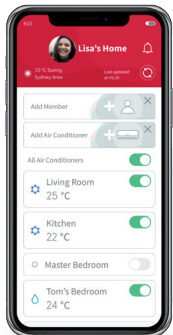

airCloud Home[#]
wifi control for your Hitachi air conditioner

- Smart control for your air conditioner -- anytime, anywhere
- Connects to smart speakers Amazon Echo & Google Home
- For more info, visit: www.aircloudhome.com