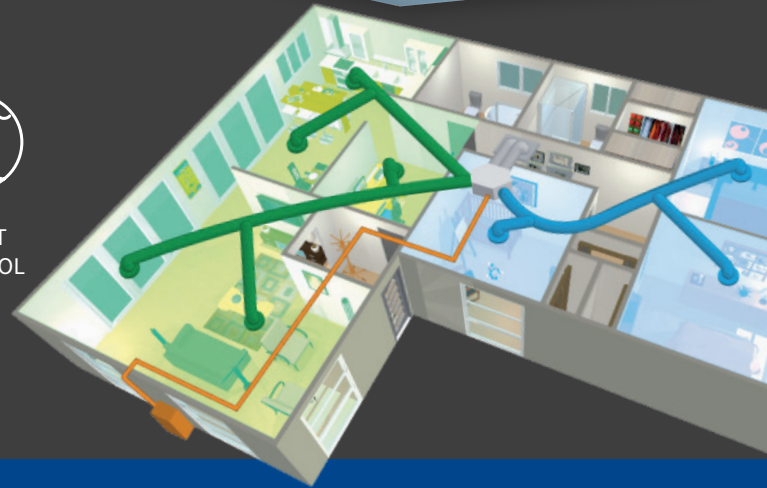

WIDE AMBIENT
OPERATING RANGE
-15°C IN WINTER
46°C IN SUMMER

HIGH COOLING
& HEATING
EFFICIENCY

WARRANTY
PARTS &
LABOUR

QUIET
CONTROL