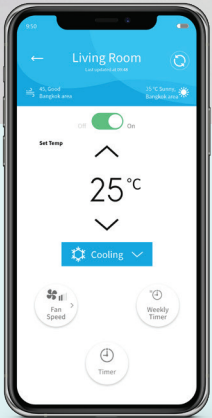

airCloud Home

HITACHI

A **NEW** app that lets you control your air conditioner from anywhere

Controls made easy

Simplicity of an app.

airCloud Home is a user-friendly interface that lets you create comfort directly from your smartphone.

Command with your voice

Connect with your smart speaker.

airCloud Home is fully-compatible with Amazon Alexa and Google Assistant, enabling you to change the temperature hands-free while you cook, clean, or exercise.