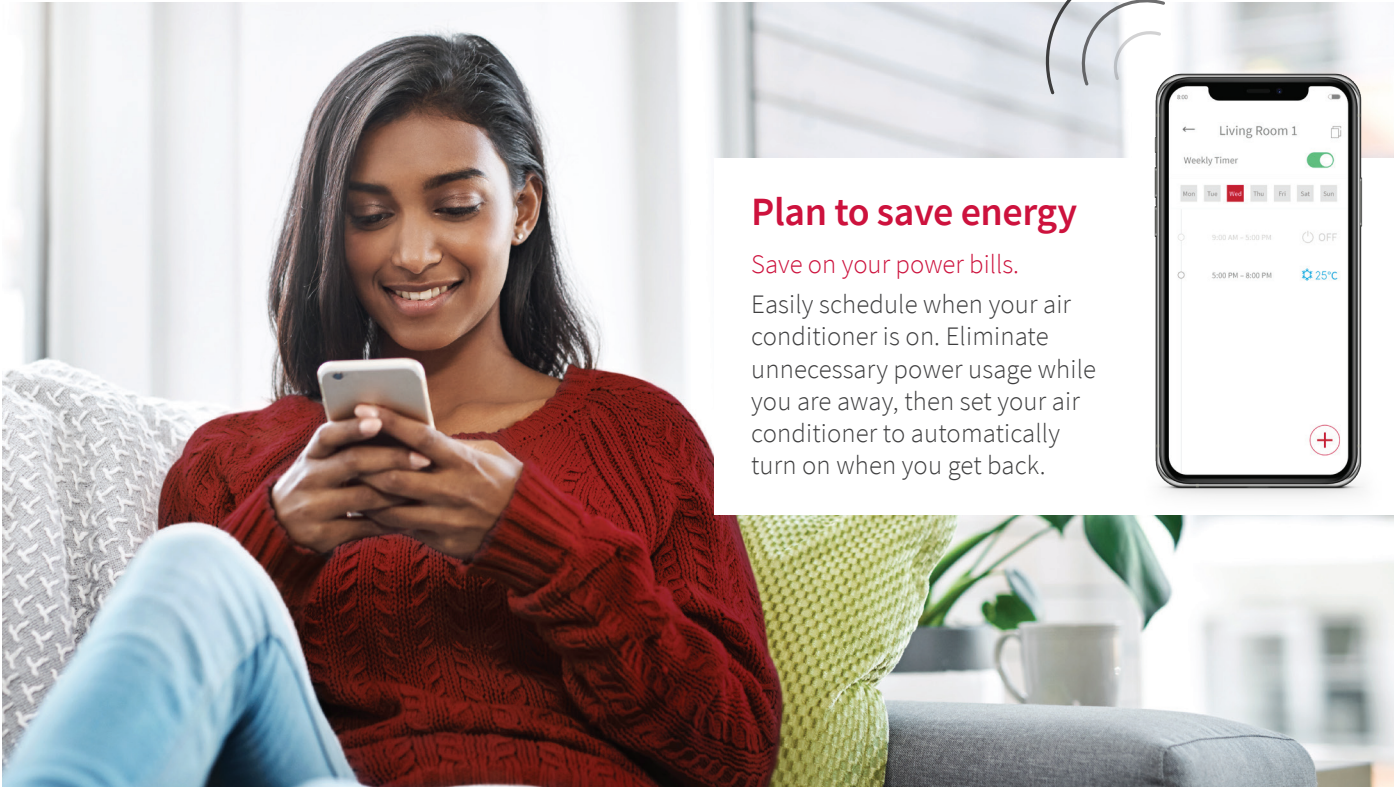

Command with your voice

Connect with your smart speaker.

airCloud Home is fully-compatible with Amazon Alexa and Google Assistant, enabling you to change the temperature hands-free while you cook, clean, or exercise.

Amazon Echo

Google Home

Forgot to turn off the AC?

Worry no more.

With airCloud Home, you can control your air conditioning with one touch, even while away from your home.

Cooling & Heating

Plan to save energy

Save on your power bills. Easily schedule when your air conditioner is on. Eliminate unnecessary power usage while you are away, then set your air conditioner to automatically turn on when you get back.