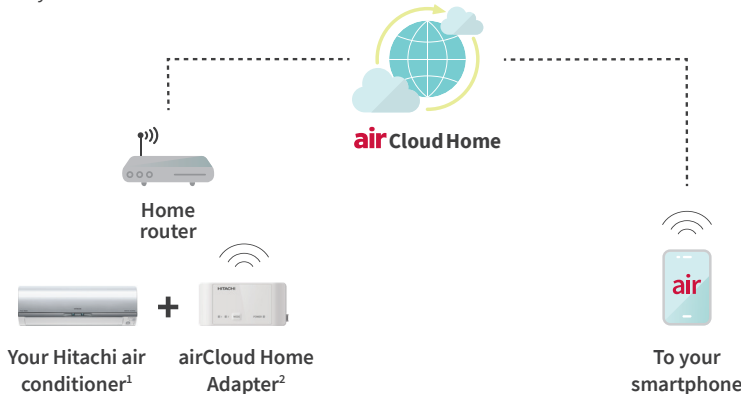

How airCloud Home works

Connect your air conditioner to the cloud, via your home wireless network.