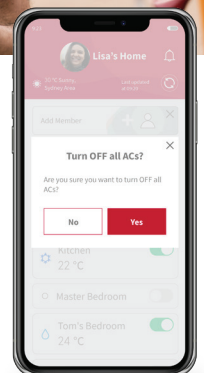

Command with your voice

Connect with your smart speaker.

airCloud Home is fully-compatible with Amazon Alexa and Google Assistant, enabling you to change the temperature hands-free while you cook, clean, or exercise.

Amazon Echo

Google Home

Forgot to turn off the AC?

Worry no more.

With airCloud Home, you can control your air conditioning with one touch, even while away from your home.

Cooling & Heating

Plan to save energy

Save on your power bills. Easily schedule when your air conditioner is on. Eliminate unnecessary power usage while you are away, then set your air conditioner to automatically turn on when you get back.